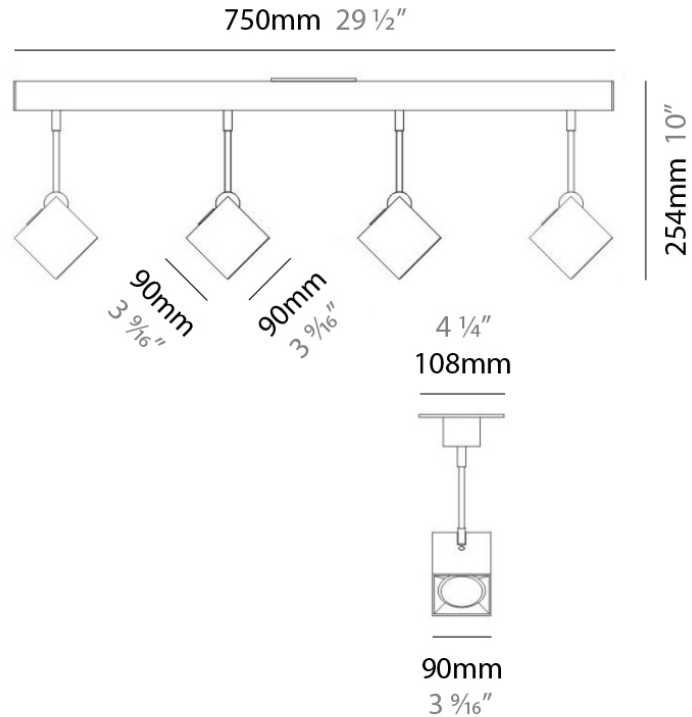

PROJECT	
TYPE	
NOTES	
QUANTITY	
DATE	

DAU SURFACE

D92018

GENERAL

Series: Dau
Brand: Milan
Division: Design
Mounting Type: Surface
Mounting Location: Ceiling
Subcategory: Pendant

PHYSICAL

Shape: Abstract
Length (mm): 750
Length (in): 29 1/2"
Width (mm): 110
Width (in): 4 5/16"
Height (mm): 254
Height (in): 10
Weight (kg): 2.04
Weight (lbs): 4.5
Fixture Material: Aluminum

ELECTRICAL

Number of Lamps: 4
Lamp Type: LED Retrofit
Lamp Shape: MR16
Bulb Included: Bulb Not Included
Total Output Wattage (W): 20
Max. Wattage Per Lamp (W): 5
Lamp Base: GU10
Input Voltage (V): 120

LED

Delivered Lumen Range: 1000 - 1999 lm

OPTICAL

RATINGS AND CERTIFICATIONS

Certified By: CSA Certified to UL and CSA Standards
IP rating: IP20